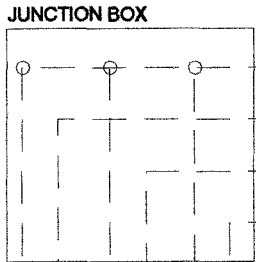

DRAWING: AUDIO - VISUAL ALARM BOX

S1: HIGH-HIGH ALARM
 S2: HIGH ALARM
 S3: NORMAL

TO BUILDING ALARM
 DRY CONTACT
 NOTE: CONTACT CLOSING WHEN
 ALARM IS ACKNOWLEDGED

120 VAC POWER

----- FIELD WIRING