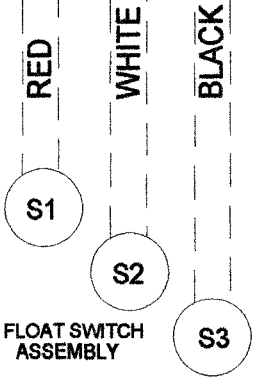

DRAWING: AUDIO - VISUAL ALARM BOX

S1: HIGH-HIGH ALARM
 S2: HIGH ALARM
 S3: NORMAL

TO BUILDING ALARM
 DRY CONTACT
 NOTE: CONTACT CLOSING WHEN
 ALARM IS ACKNOWLEDGED

120 VAC POWER

----- FIELD WIRING