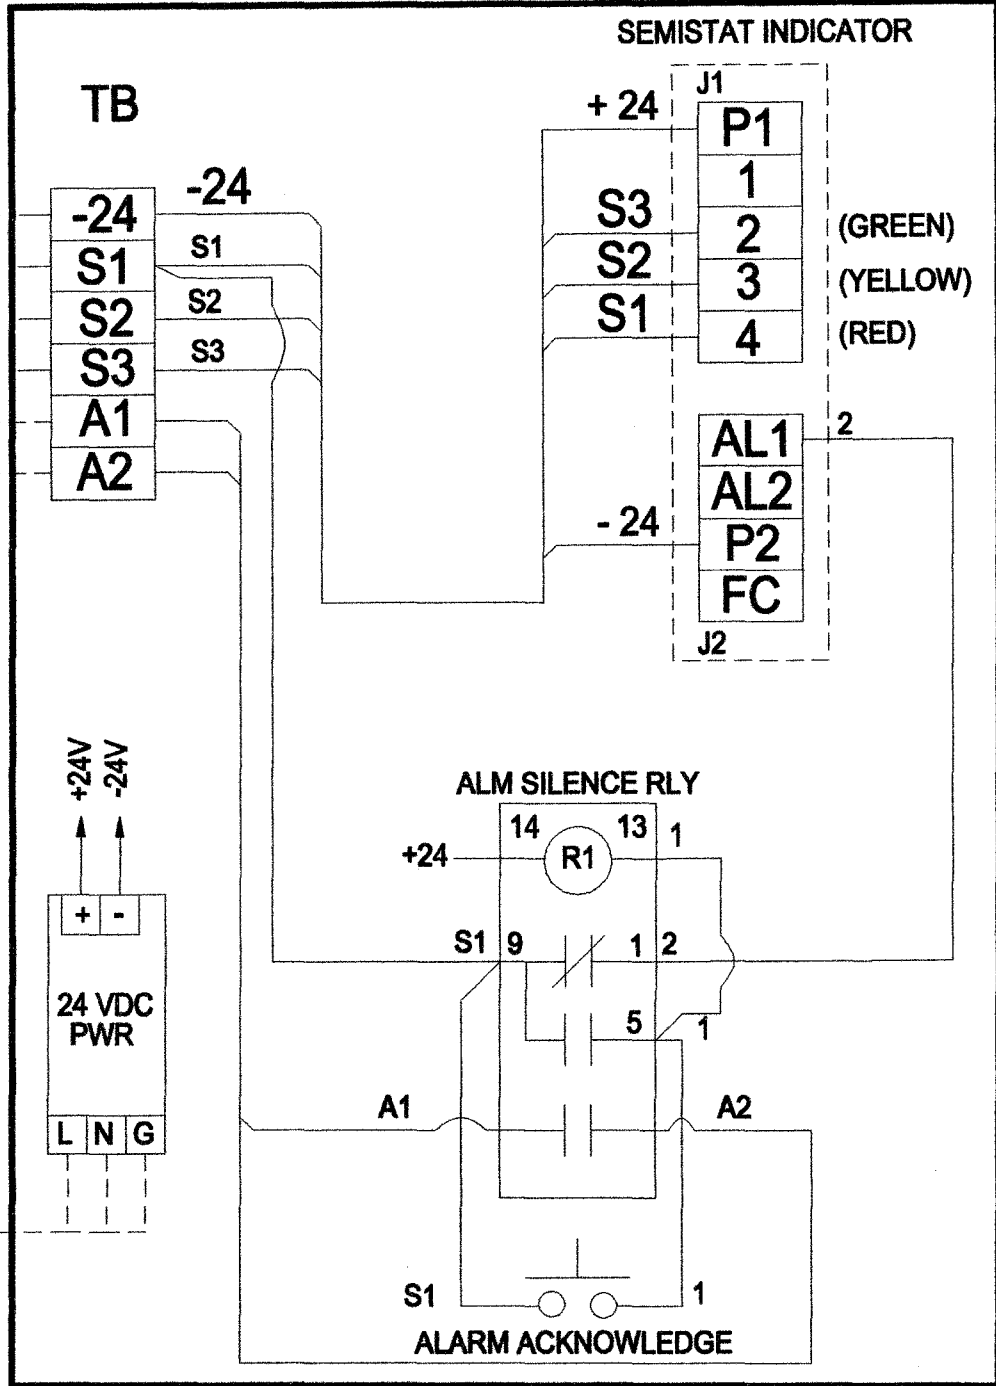

DRAWING: AUDIO - VISUAL ALARM BOX

S1: HIGH-HIGH ALARM
 S2: HIGH ALARM
 S3: NORMAL

TO BUILDING ALARM
 DRY CONTACT
 NOTE: CONTACT CLOSING WHEN
 ALARM IS ACKNOWLEDGED

120 VAC POWER

----- FIELD WIRING