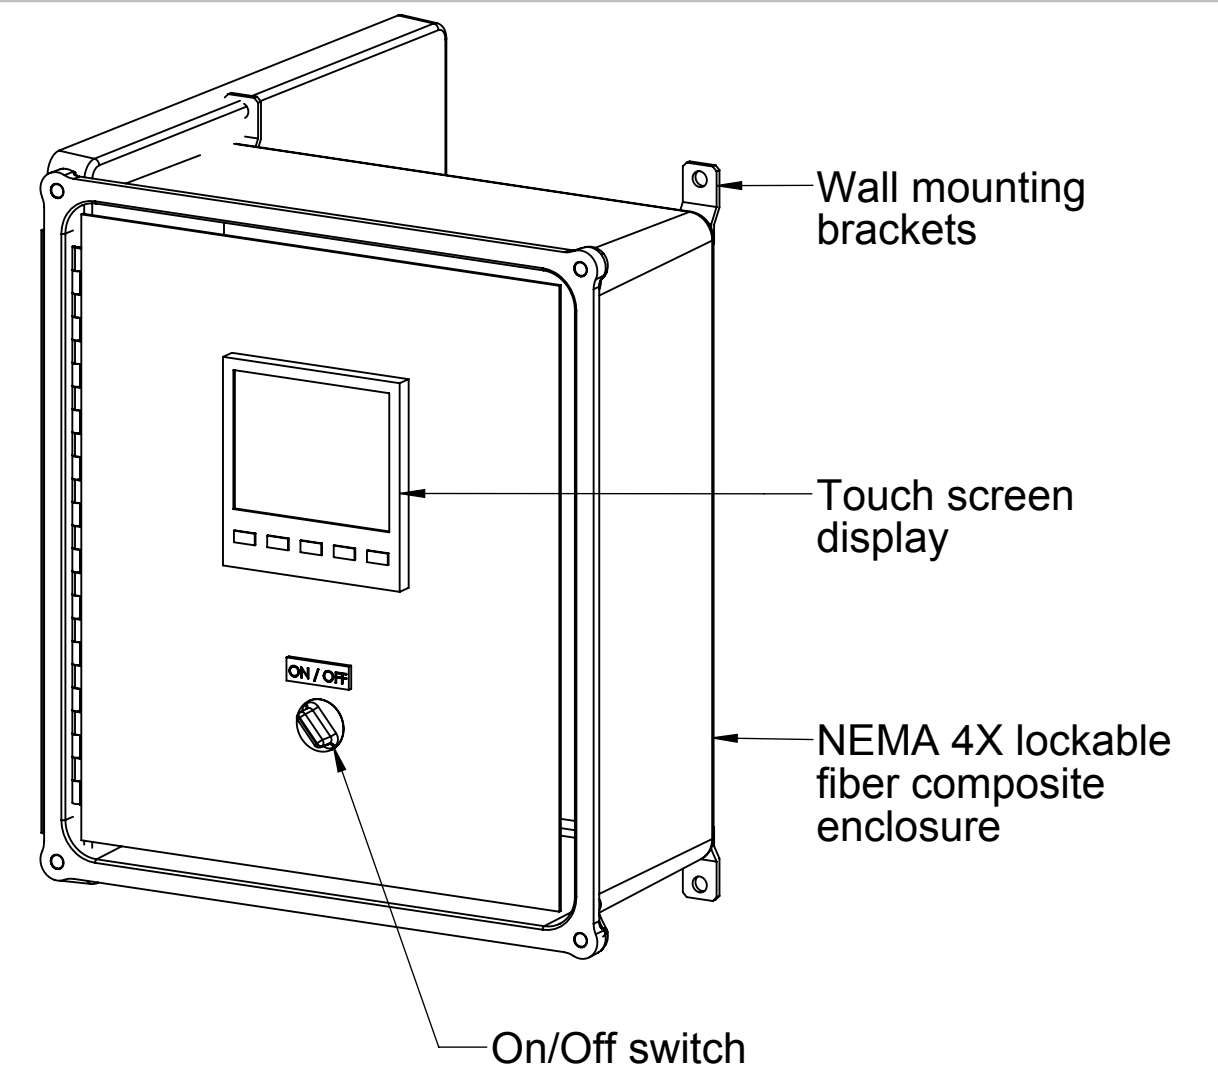

**Technical Specifications**

1. NEMA 4X lockable enclosure
2. 120 VAC power supply required
3. All components are UL listed
4. Sensor can be mounted up to 3,000 feet from Command Center™

**Standard Features**

1. Ready-To-Use: Pre-programmed audio/visual alarm set points
2. Touch-screen: Bright, easy-to-navigate 3.5" color touch-screen display
3. Large Memory Storage: Includes two formatted micro SD card. Each card stores approximately 1 year of history
4. Exports to Excel: Recorded data logs, alarm history, and trend data export to Excel for easy data management
5. Remote Access: Use Ethernet connection to remotely manage the Command Center™ through your company's building management system
6. Fresh Water Flush: Pre-programmed with digital output to power solenoid valve for fresh water flush if pH approaches high/low limits
7. Weather proof enclosure and temperature resistant from 32°F to 122°F

**ENGINEERS SPECIFICATION**

Command Center Series with touch screen pH recorder/controller furnished with 2.5 years of recording memory, audio and visual alarms, preprogrammed and 'ready to use' with high and low pH set points and logic to flush outlet line with fresh water as pH approaches high and low set points (solenoid and piping by others), pH sensor maintenance kit containing sensor cleaning brush and solution, and calibration buffer solutions, NEMA 4X lockable enclosure, fully UL listed components.

**Options**

- Configured for single pH probe with 10 feet of wire and quick disconnect clip
- Configured for two pH probes with 10 feet of wire and quick disconnect clip on each probe
- Additional sensor cable
- Quick disconnect clip for additional sensor cable
- Sensor maintenance and calibration kit