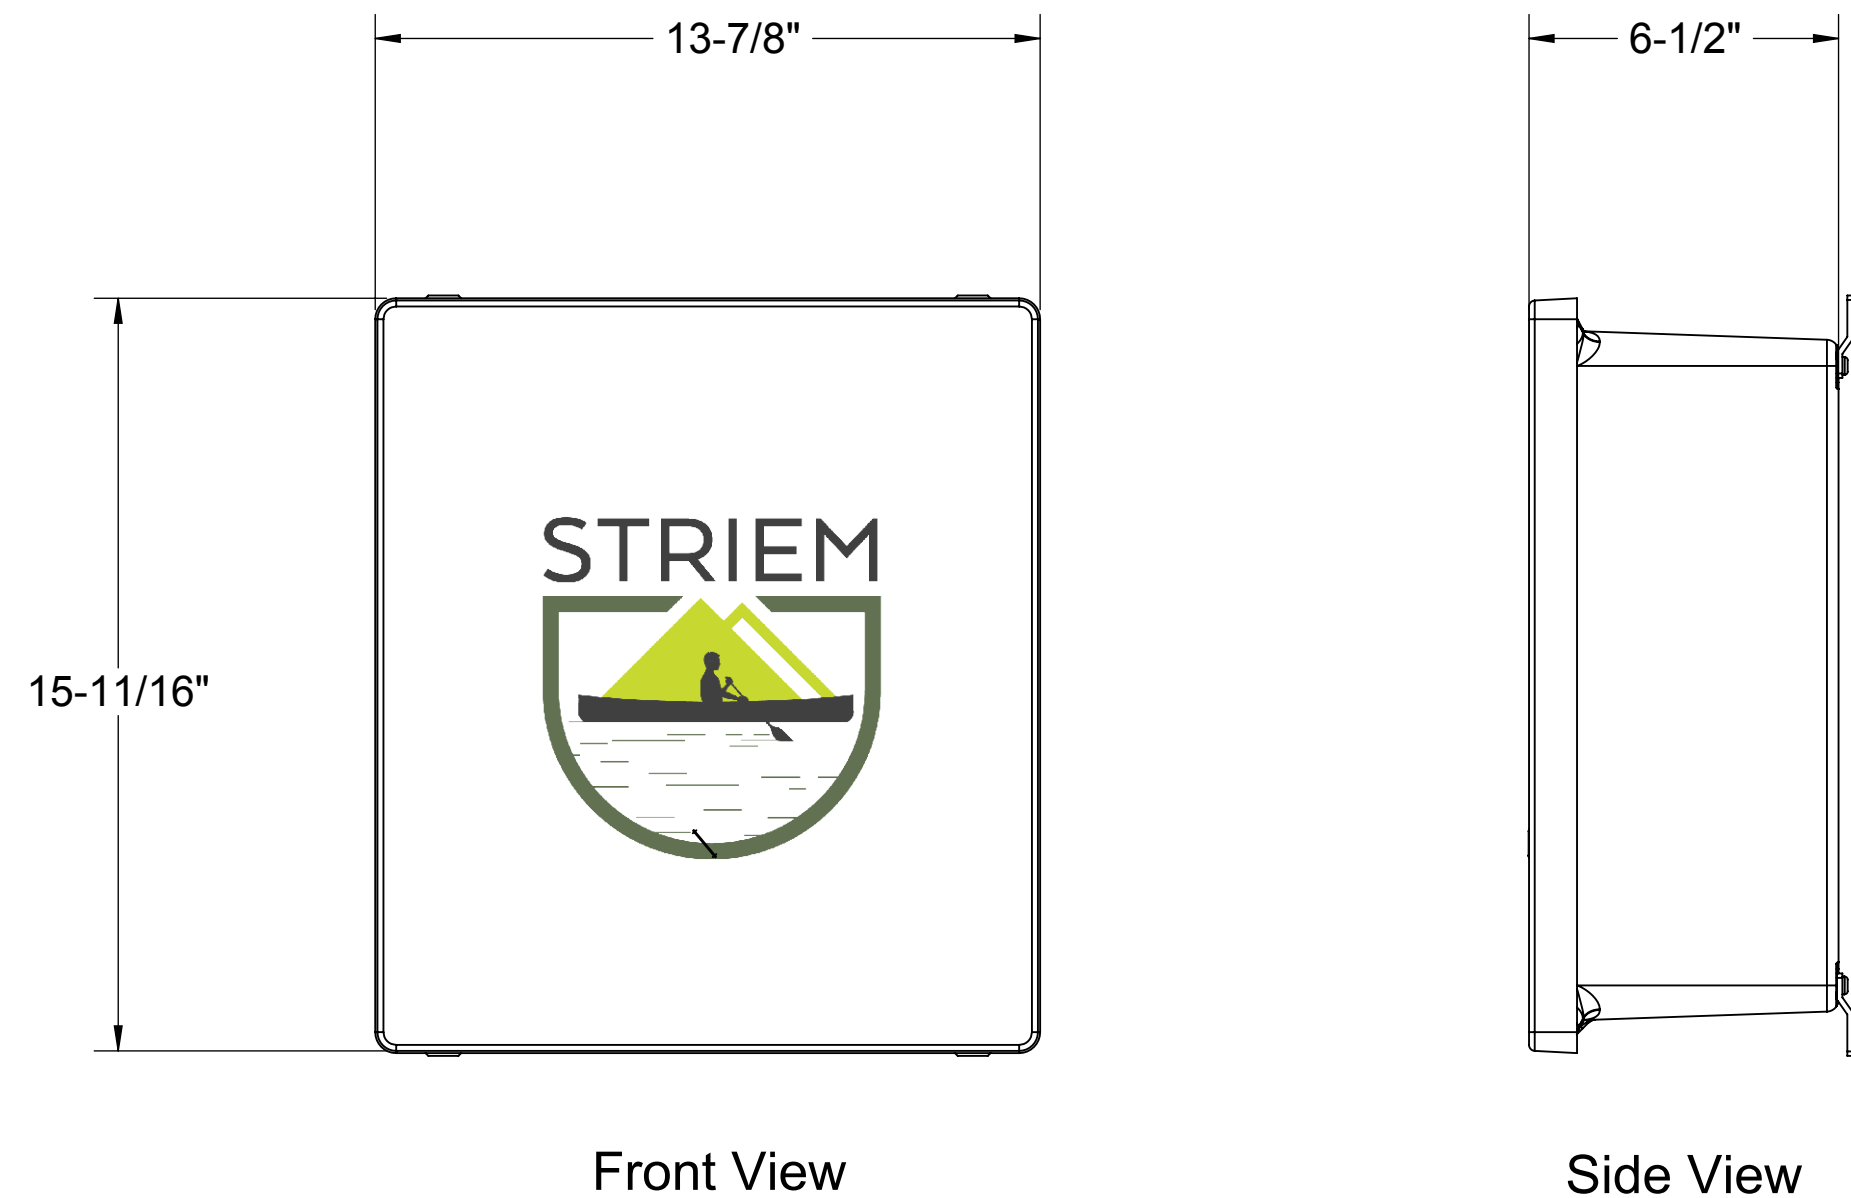

ENGINEERS SPECIFICATION

Command Center Series with touch screen pH recorder/controller furnished with 2.5 years of recording memory, audio and visual alarms, preprogrammed and 'ready to use' with high and low pH set points and logic to flush outlet line with fresh water as pH approaches high and low set points (solenoid and piping by others), pH sensor maintenance kit containing sensor cleaning brush and solution, and calibration buffer solutions, NEMA 4X lockable enclosure, fully UL listed components.

Options

- Configured for single pH probe with 10 feet of wire and quick disconnect clip
- Configured for two pH probes with 10 feet of wire and quick disconnect clip on each probe
- Additional sensor cable
- Quick disconnect clip for additional sensor cable
- Sensor maintenance and calibration kit

MODEL NUMBER: CC1 & CC2			
DESCRIPTION: COMMAND CENTER pH MONITOR			
DWG BY: RS	DATE: 9/7/16	REV:	ECO:

SPECIFICATION SHEET

Striem
9500 Woodend Road
Edwardsville, KS 66111
Tel: 913-222-1500
Fax: 913-951-3399
www.striemco.com

Made in the U.S.A

PROPRIETARY AND CONFIDENTIAL

THE INFORMATION CONTAINED IN THIS DRAWING IS THE SOLE PROPERTY OF STRIEM, LLC. ANY REPRODUCTION IN PART OR AS A WHOLE WITHOUT THE WRITTEN PERMISSION OF STRIEM, LLC. IS PROHIBITED.